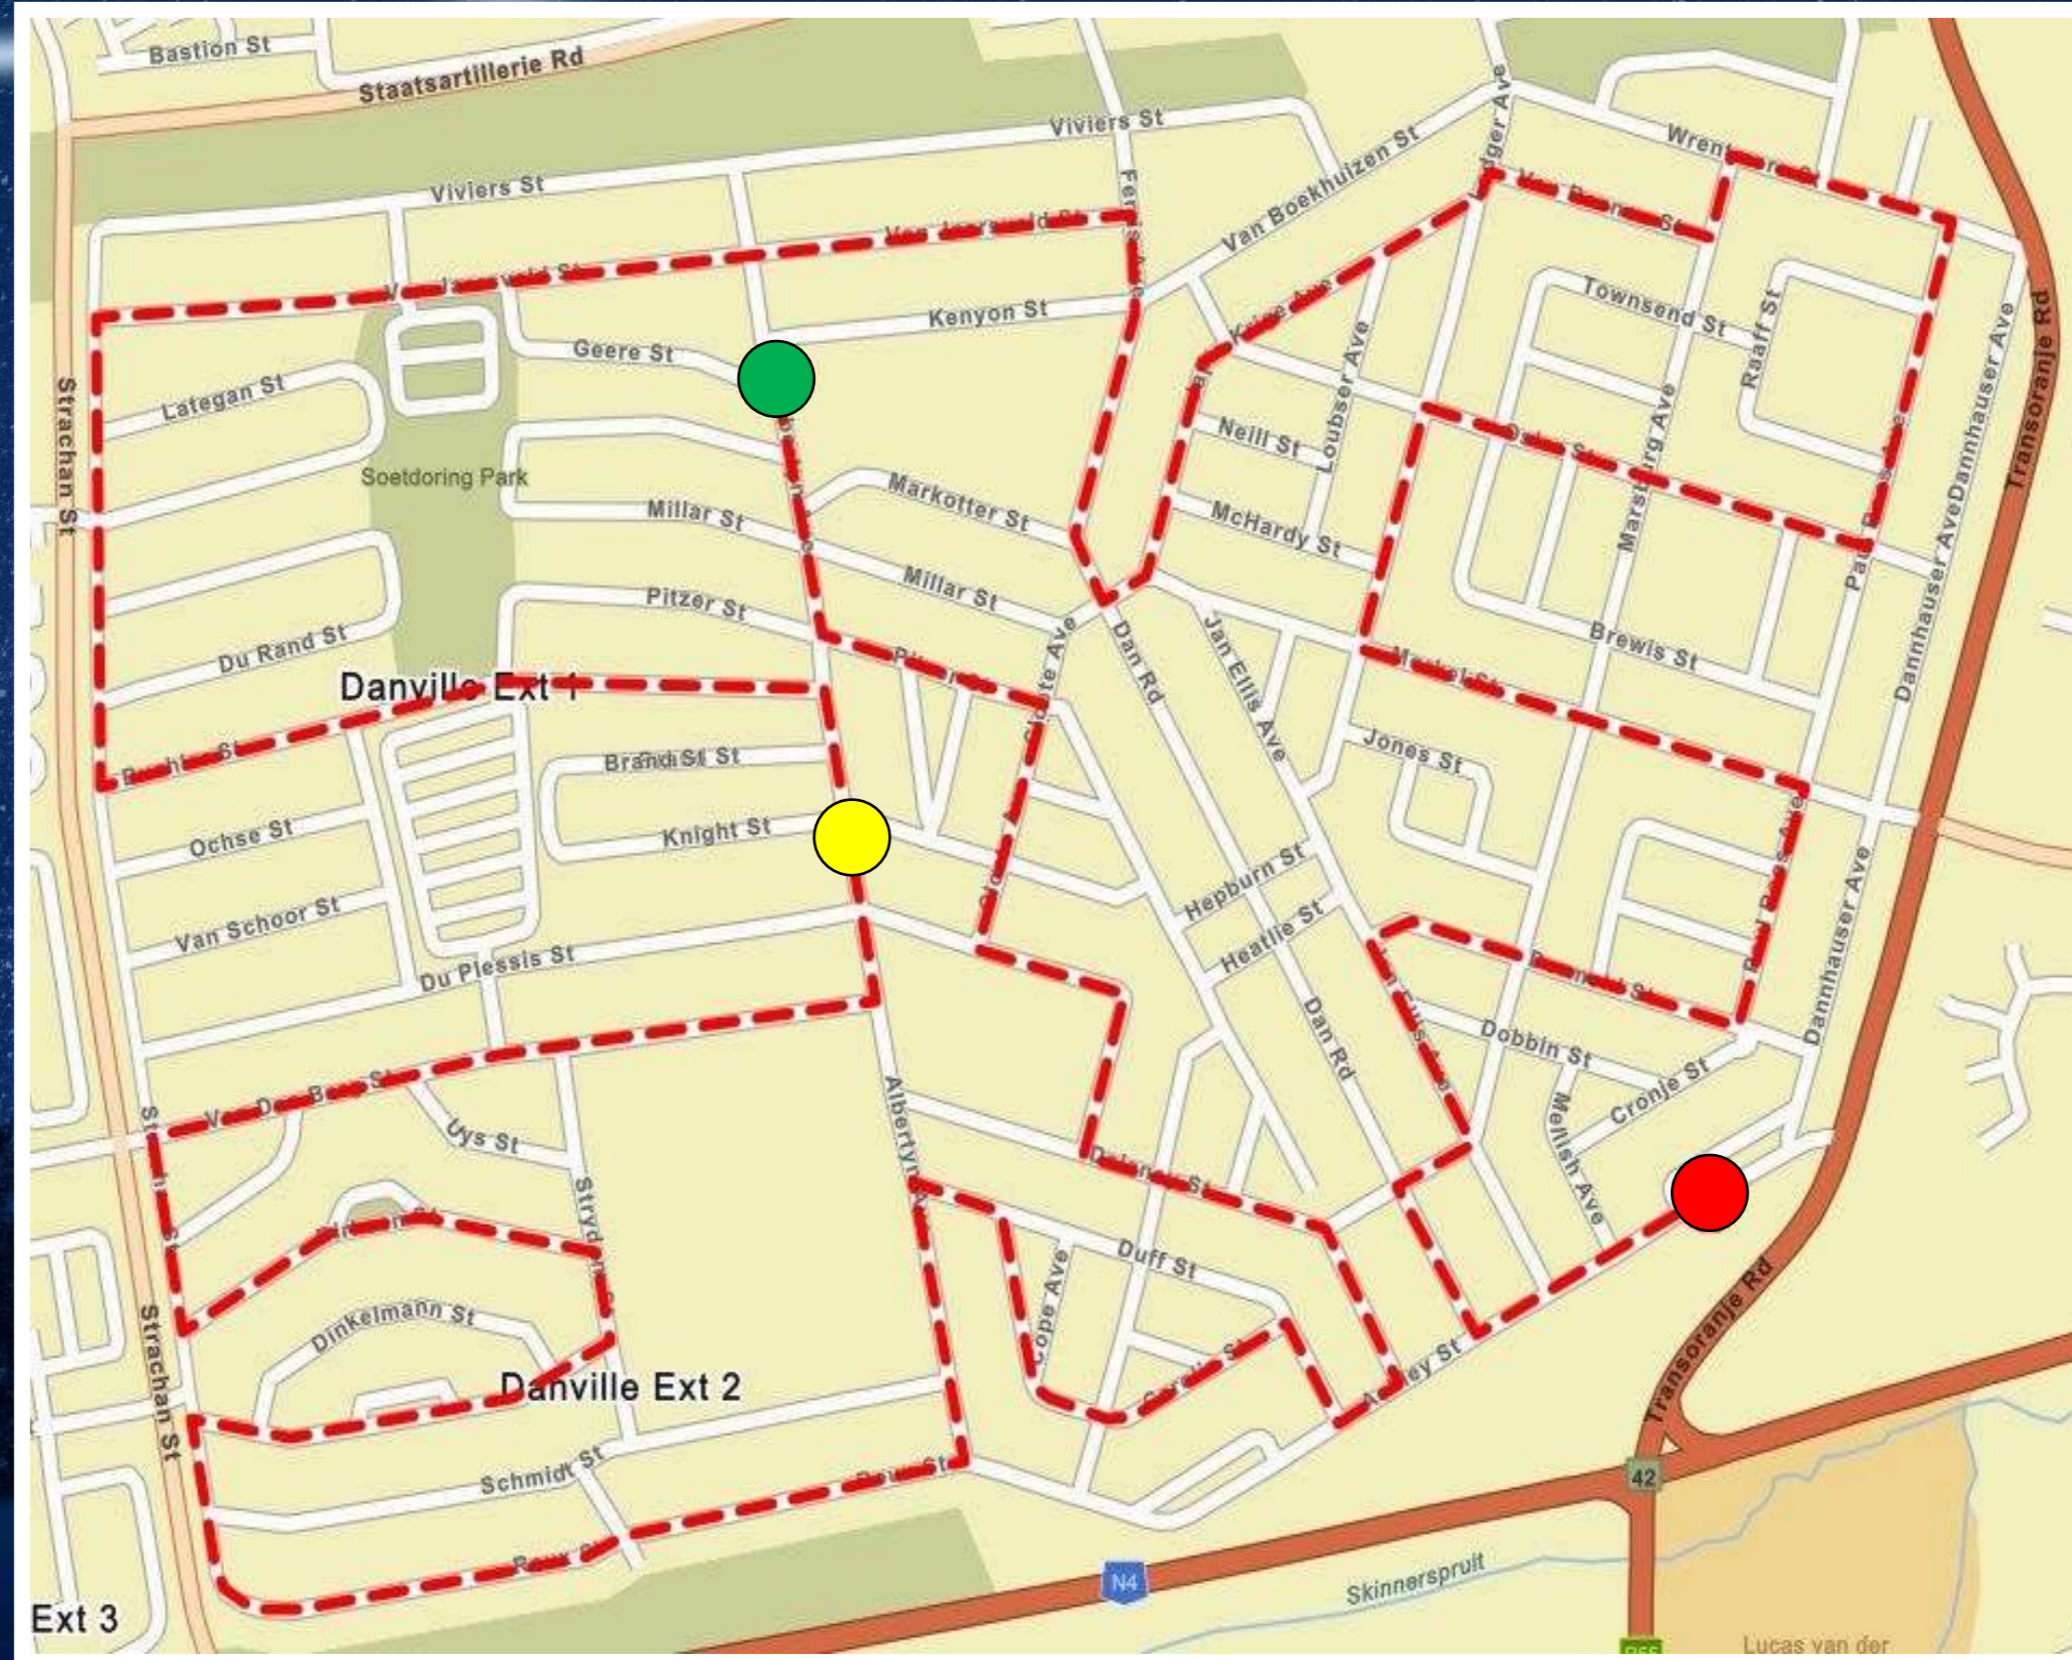

19 DECEMBER 2022 – CLOSING NIGHT

DANVILLE

WWW.CCPROJECT.CO.ZA | 0823088259